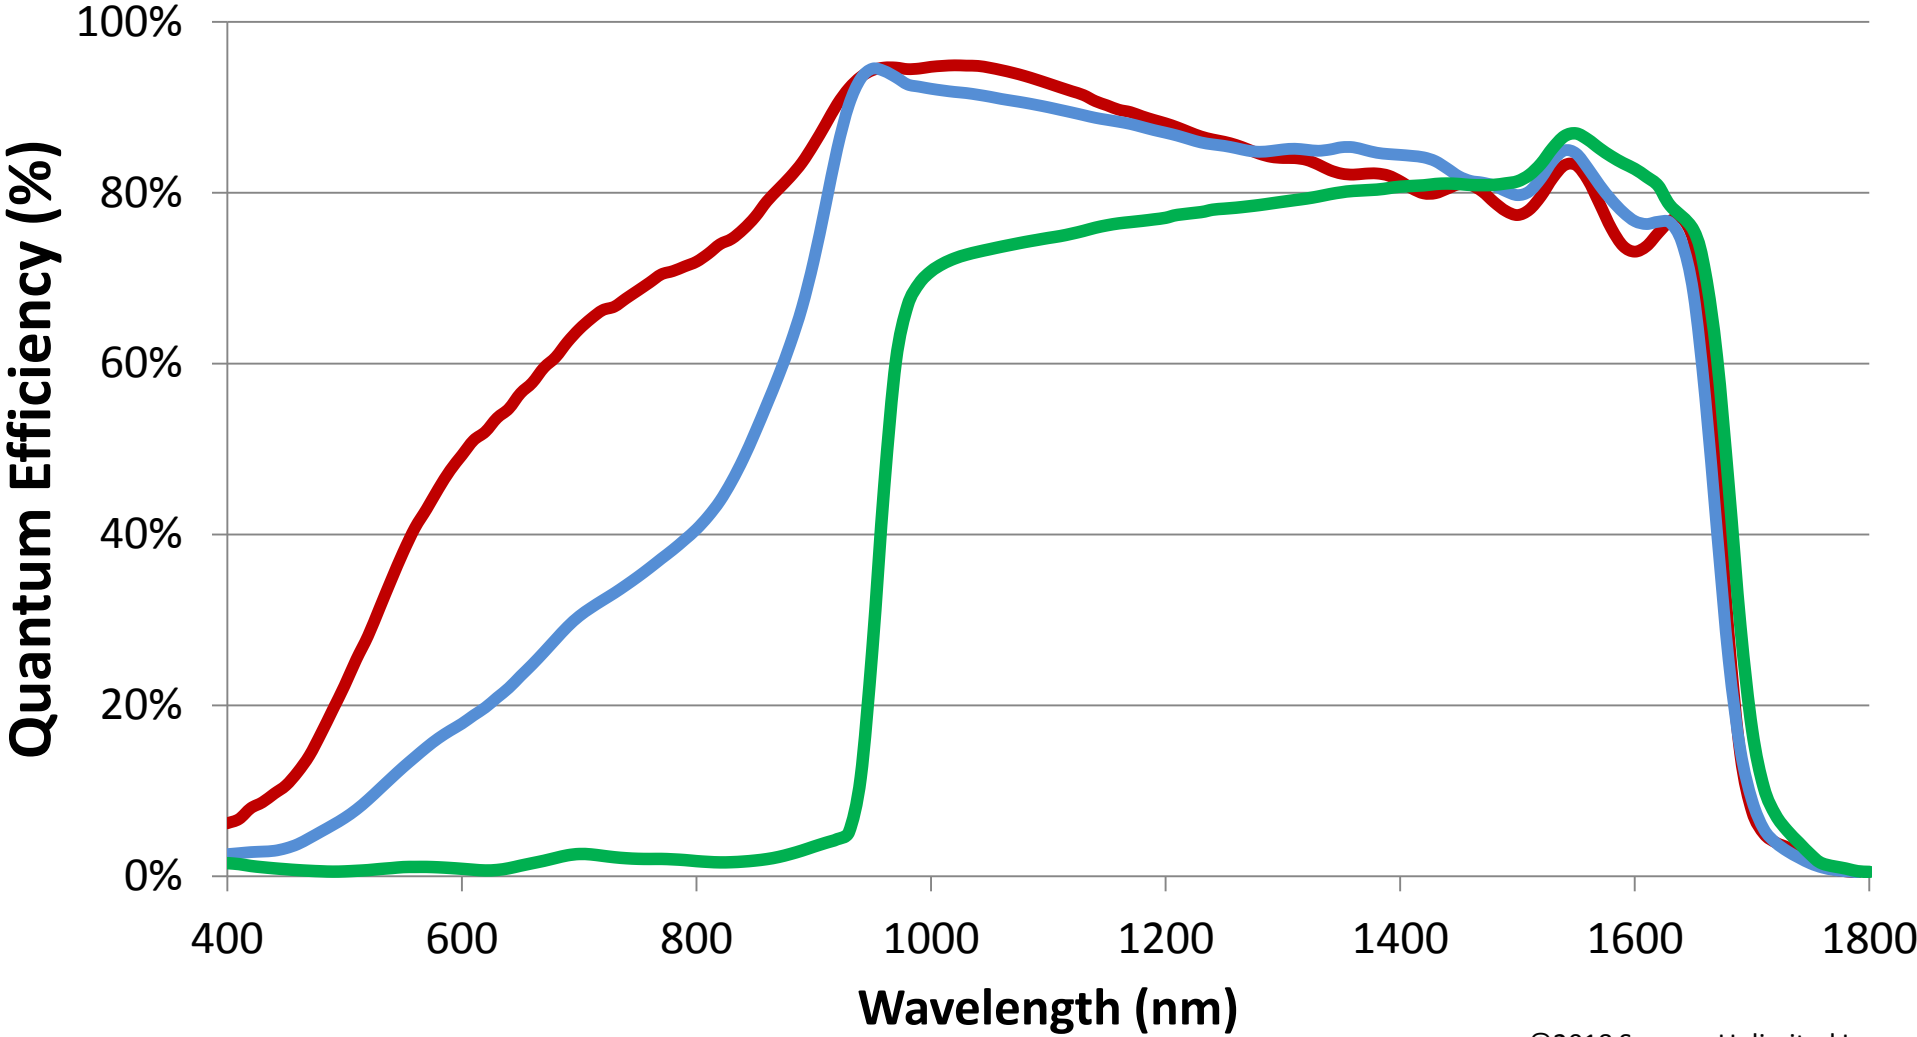

# SUI Back-Illuminated InGaAs QE Response

— VIS-SWIR    — NIR-SWIR    — STD-SWIR

©2018 Sensors Unlimited Inc.  
nominal response curve  
Export classification: NSR